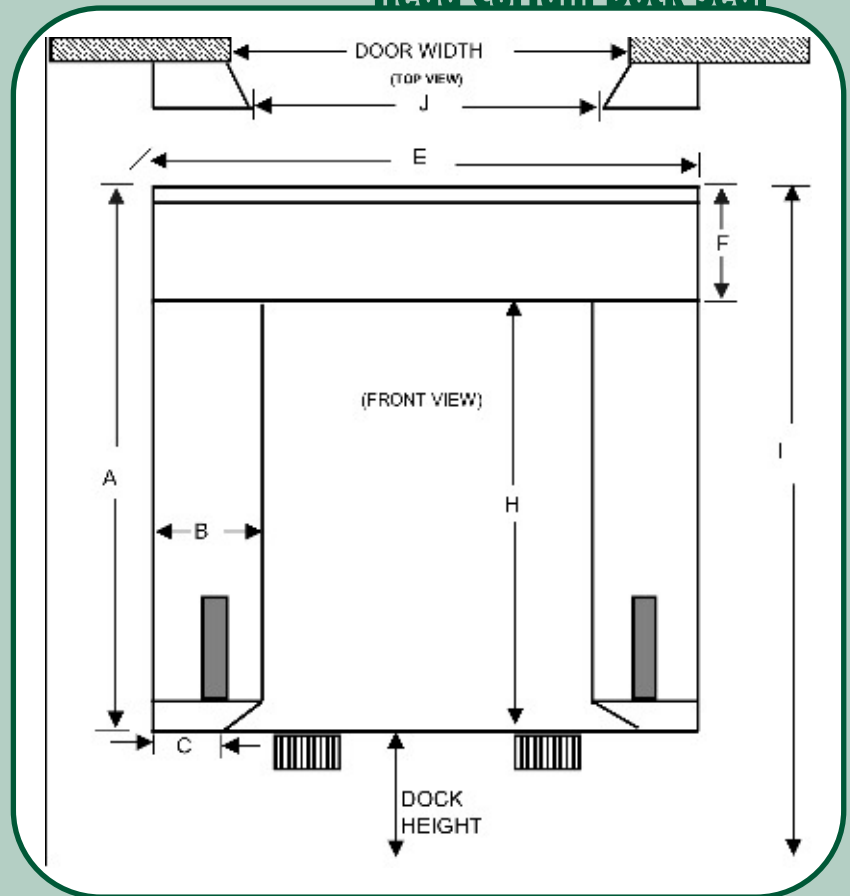

Dock Seal

The Gateway Fixed Head Pad Dock Seal compresses and forms a positive seal between the building and the trailer. Fixed Head Pad Dock Seals are the ideal solution for dock door openings up to 9' 0" high.

FIXED HEAD PAD DOCK SEAL STANDARD FEATURES ~

Cover materials for light, medium and heavy duty applications: 22 & 40 ounce vinyl and Hypalon.

Standard color - black

High visibility yellow guide strips - 4" w x 24" h

Pressure treated 2" thick (nominal) wood backboards.

One year warranty on material and workmanship.

The Gateway Head Curtain Dock Seal is designed for use where a door height of 9'0" or greater exists and when a wide variety of trailer heights must be serviced. Head Curtain Dock Seals compress and form a positive seal between the building and the trailer.

HEAD CURTAIN DOCK SEAL STANDARD FEATURES ~

Cover materials for light, medium and heavy duty applications: 22 & 40 ounce vinyl and Hypalon.

Standard color - black

Pressure treated wood backboards.

High visibility yellow guide strips - 4" w x 24" h

Wear pleats on front corners of head curtain for added durability. Sloped top for rain and snow run off.

Rigid 1" diameter pipe inserted into a sewn pocket at the top leading edge provides a uniform profile across the face for positive sealing.

Tension straps at each end of the head curtain keep it taut.

Head Curtain Dock Seal