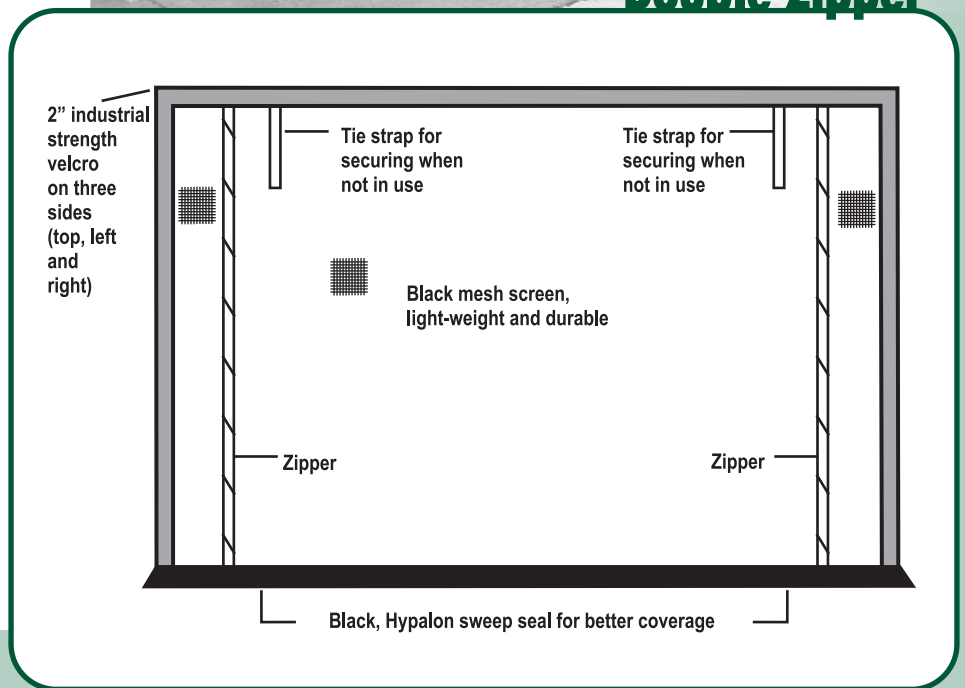

4" black Hypalon sweep seal on bottom

(2) Industrial zippers

(2) Vinyl straps with velcro tape on ends for securing when not in use

Closeup of screen rolled up.

## Double Zipper

## FEATURES ~

Industrial black screen with a 2" hem on all sides. Velcro is attached to three or four sides, customer dependent.

Custom made to any size.