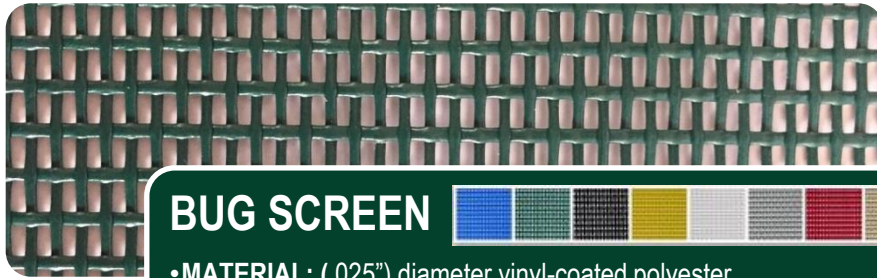

Screen Specifications

All Gateway screen products feature a PVC coated polyester material. The woven mesh fabric is durable, mildew resistant and meets flammability rating CS 191-53 & CA 117 E.

NOTE: Bug Screen Available in a Full Range of Colors for an additional charge.

BUG SCREEN

- **MATERIAL:** (.025") diameter vinyl-coated polyester
- **WEAVE:** Plain Weave, 17 x 11 ends/in²
- **STANDARD COLORS:** Forest Green, Blue, Black, Yellow
- **AIRFLOW:** 35% Flow, 65% Restriction

BIRD SCREEN

- **MATERIAL:** (.025") diameter vinyl-coated polyester
- **WEAVE:** Plain Weave, 12 x 7 ends/in²
- **COLORS:** BLACK ONLY
- **AIRFLOW:** 75% Flow, 25% Restriction

GNAT SCREEN

- **MATERIAL:** (.014") diameter vinyl-coated polyester
- **WEAVE:** Plain Weave, 17 x 20 ends/in²
- **STANDARD COLORS:** BLACK ONLY
- **AIRFLOW:** 55% Flow, 40% Restriction