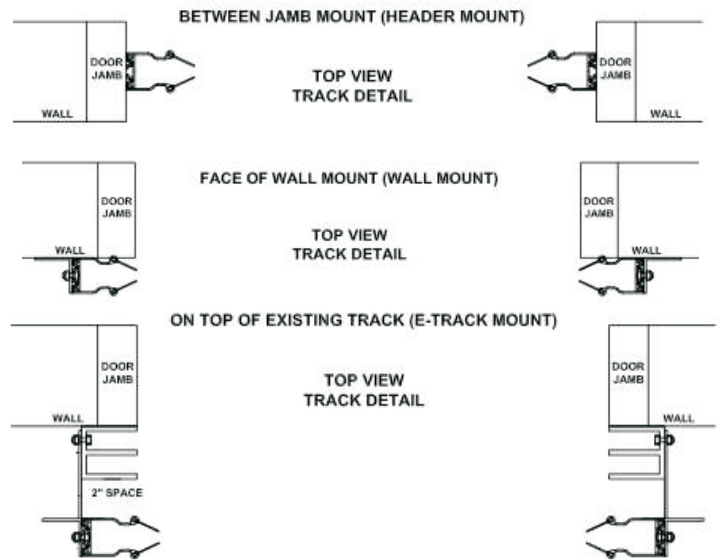

MOUNTING OPTIONS & Accessories

Tubular Motor Accessories

Jackshaft Motor Accessories

Constant Contact Switch
A single pole, double throw rocker switch

RC200 and Remote
Transmit over 300 feet. Run timer with automatic shut off. Radio control remote with sequence controlled switching available in 2 and 4 channel.

Remote Control
Single button transmitter for operation of one door. Comes with L.E.D. battery life indicator.

Pull Cord
Pivoting cam to accommodate angle of pull.

Single Button / Single Pole Switch
Used in conjunction with the RC200 and remote for wall activation.

Motion Sensor
A planar technology microwave detector working in the K band. Sensitivity and direction programmed by DIP switches.

Nema 4 Photo Eye
Optimal for commercial and industrial settings, flexible highly design resistant to impact.