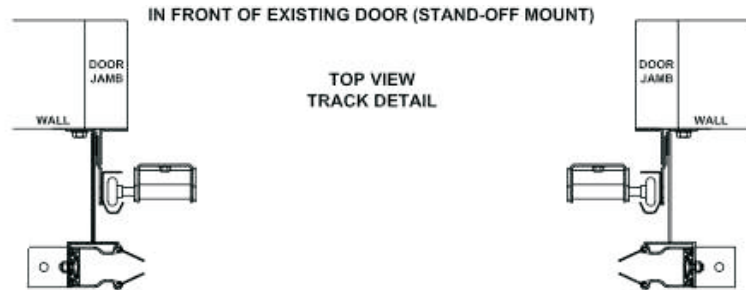

MOUNTING OPTIONS & Accessories

Tubular Motor Accessories

Jackshaft Motor Accessories

Constant Contact Switch
A single pole, double throw rocker switch

RC200 and Remote
Transmit over 300 feet. Run timer with automatic shut off. Radio control remote with sequence controlled switching available in 2 and 4 channel.

Remote Control
Single button transmitter for operation of one door. Comes with L.E.D. battery life indicator.

Pull Cord
Pivoting cam to accommodate angle of pull.

Single Button / Single Pole Switch
Used in conjunction with the RC200 and remote for wall activation.